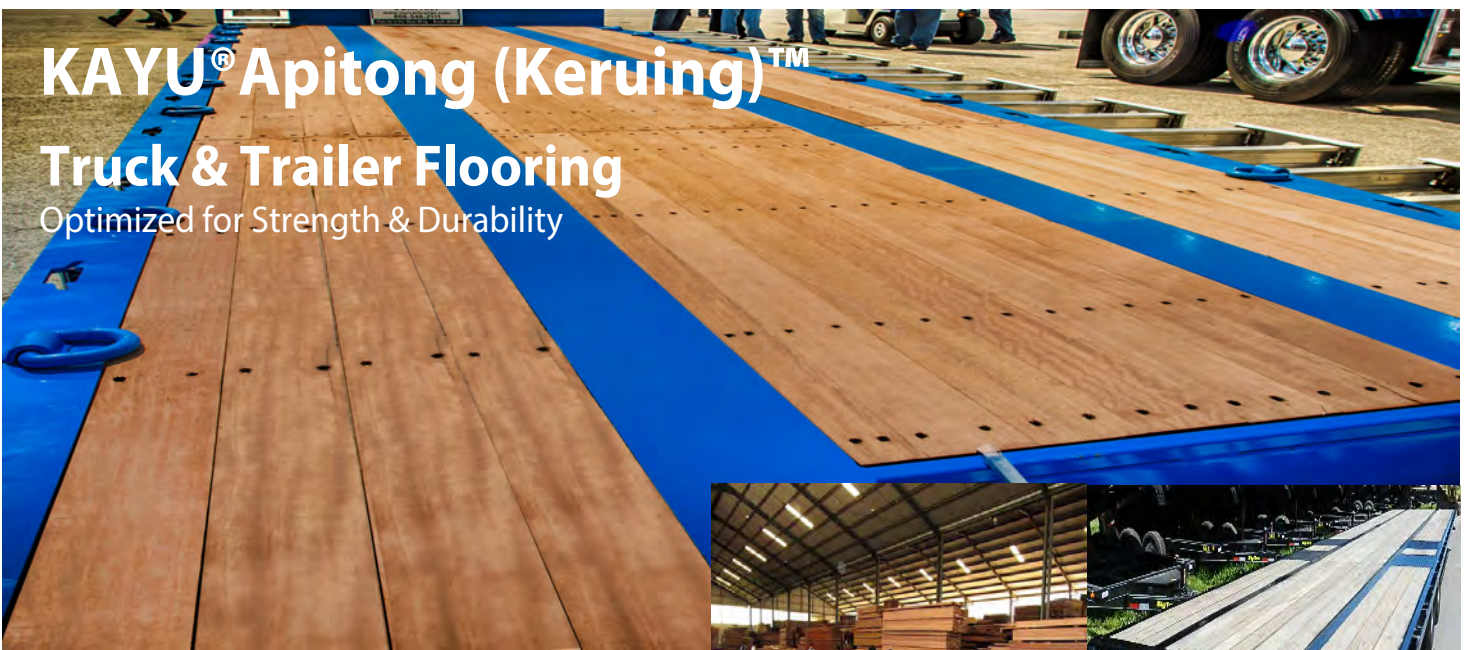

KAYU® Apitong (Keruing)™

Truck & Trailer Flooring

Optimized for Strength & Durability

Kayu® International, Inc. was founded in 1994 and is a Direct Importer of the finest Exotic Hardwood for the U.S. and Canadian markets; providing decades of **High Quality Hardwood, Dependable Service at Surprisingly Affordable Prices.** From exotic hardwoods used for commercial construction and the home improvement industry, to our purpose-focused Truck Decking – Apitong (Keruing) wood.

One of the world's largest serving Direct Importers of Exotic Hardwood Decking, Kayu® International; providing Kayu® Apitong (Keruing) for our customers. We import 100% authentic Apitong (Keruing)- the most popular hardwood trailer and truck flooring used in the entire transportation industry.