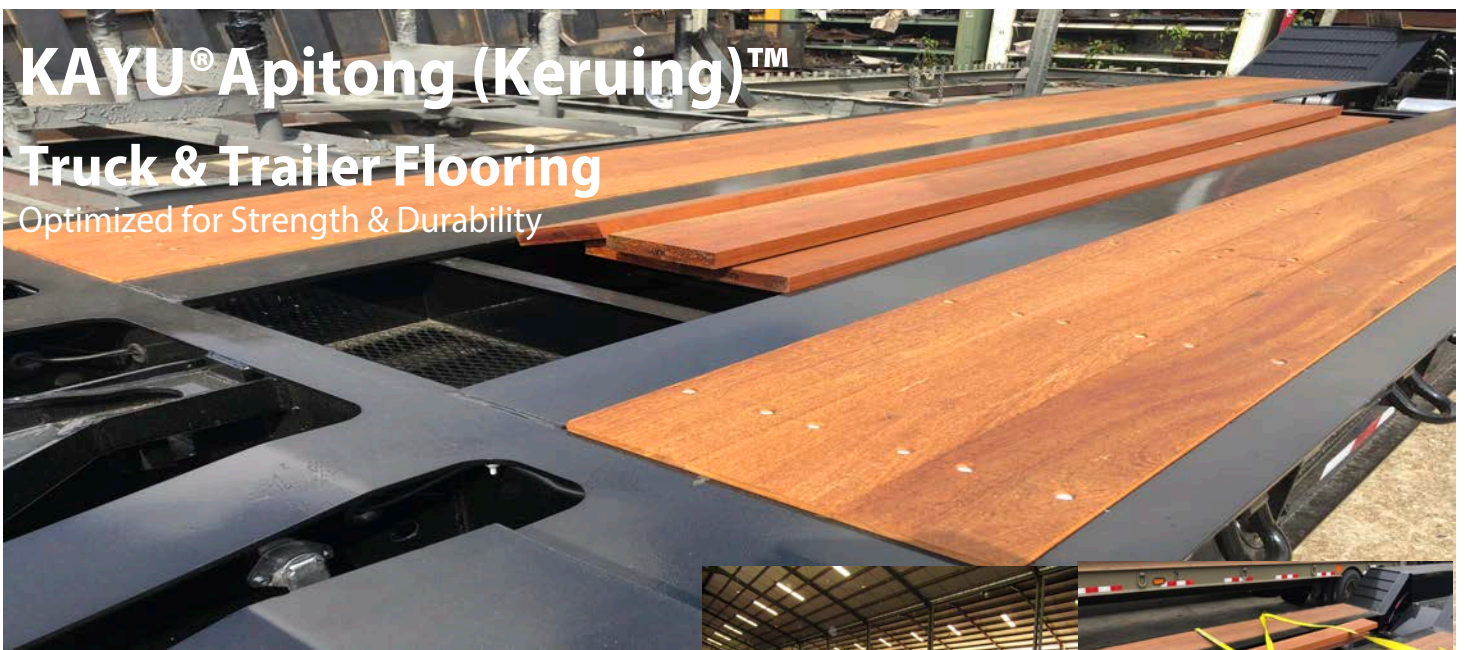

KAYU® Apitong (Keruing)™

Truck & Trailer Flooring

Optimized for Strength & Durability

Kayu® International, Inc. was founded in 1994 and is a Direct Importer of the finest Exotic Hardwood for the U.S. and Canadian markets; providing decades of **High Quality Hardwood, Dependable Service at Surprisingly Affordable Prices.** From exotic hardwoods used for commercial construction and the home improvement industry, to our purpose-focused Truck Decking – Apitong (Keruing) wood.

One of the world's largest serving Direct Importers of Exotic Hardwood Decking, Kayu® International; providing Kayu® Apitong (Keruing) for our customers. We import 100% authentic Apitong (Keruing)- the most popular hardwood trailer and truck flooring used in the entire transportation industry.

Buy Direct from the Source

Kayu® buys direct from the source in SE Asia and ships directly to our warehouses, providing quality and savings to our customers. We have built a very strong and large client base in U.S. and Canada and have an equally strong hold in the global market for over 22 years.

Throughout our history our main emphasis has always been focused on providing the best quality hardwoods for our customers, when they want it.

With business growing solidly every year, we can honestly say we've accomplished that and more. Our warehouses are stocked year round and are located nation-wide on both the West Coast and East Coast.

Our Owner and President, Steve Wilson, has been in the Lumber Industry for more than 40 years and began Importing Lumber from SE Asia in the early 80's. KAYU® continues to maintain and purchase exotic hardwood for decades from many of the same Mill Owners.

A specialized team based out of Hayden, Idaho makes frequent visits each year to South East Asia to better communicate customer needs to the overseas purchasing staff and suppliers. Supported by full time and highly skilled experts with decades of training in the wood industry, the Malaysia KAYU team covers Indonesia and Malaysia extensively; negotiating the best prices, ensuring quality control and expediting shipments.

Additionally, KAYU offers the most advantageous shipping and logistical support, as well as constant monitoring of our U.S. and Canadian inventory.

With this level of experience and success you can be reassured that you will be getting the high quality products you need and the service you deserve.

COPYRIGHT ©2023 KAYU® INTERNATIONAL, INC • LINE CARD #LC102.06

wood@kayu.com

www.kayu.com
www.kayutruckdecking.com