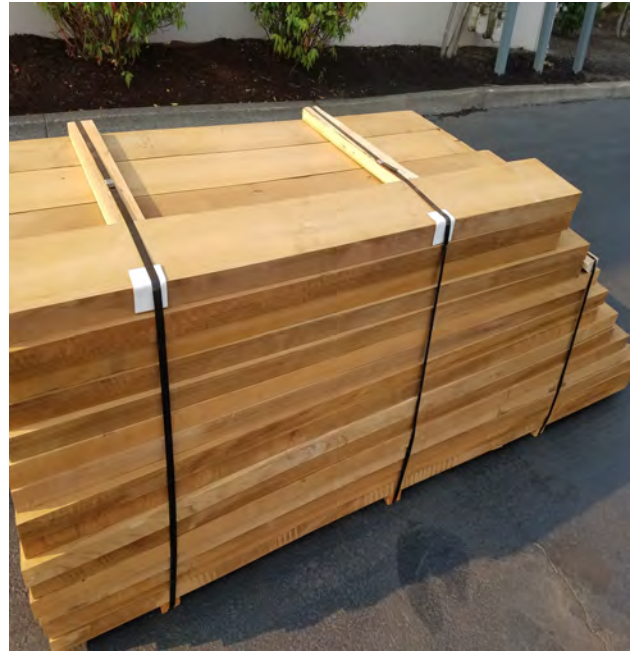

Kayu® International, Inc. is the global leader in Tropical Hardwood Decking. A Direct Importer of the finest select Exotic Hardwood for the US and Canadian markets, founded in 1994; **Dependable Service at Affordable Prices.** Our warehouses are stocked year-round and are strategically located on the West Coast, Mid-West, South-West and East Coast.

For information on KAYU's full line of select hardwood decking and flooring products, installation and maintenance guides and other useful resources, please visit us at KAYU.com.

**Choose from KAYU's Full Line of
100% Selected Hardwoods:**

- ✓ DECKING
- ✓ FLOORING
- ✓ SIDING
- ✓ FENCING
- ✓ DECK TILES
- ✓ PRIVACY SCREENS
- ✓ PRIMED TRIMBOARDS
- ✓ SOFFITS & FASCIA
- ✓ POSTS & BALUSTERS
- ✓ PRE-FINISHED DECKING & SIDING
- ✓ TRUCK & TRAILER FLOORING
- ✓ ROUGH SAWN LUMBER

KAYU®-Genuine PlantationTeak™

Proven performer for decades in the most demanding applications from coast to coast, year after year.

Legendary Performance™

📍 26099 SW 95th Ave., #603
Wilsonville, OR 97070

☎ (503) 557-7296
🌐 www.kayu.com