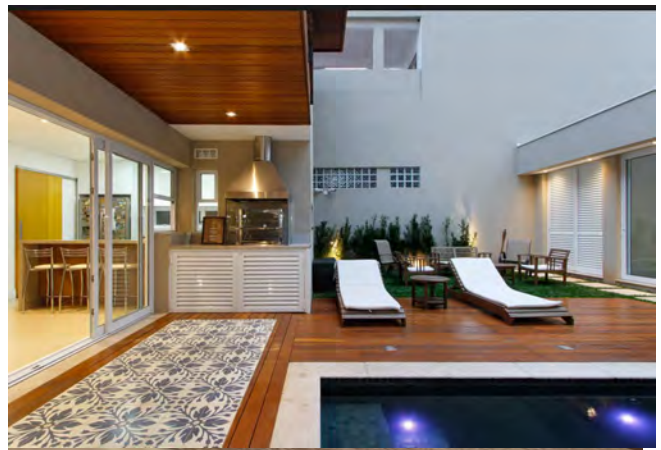

KAYU® SPECIAL PRICES ON SHORTS

Available Sizes are located on our website home page PDF entitled - *Hardwood Product Line* - www.KAYU.com

Contact us for more information on specific Profiles, Sizes & Dimensions