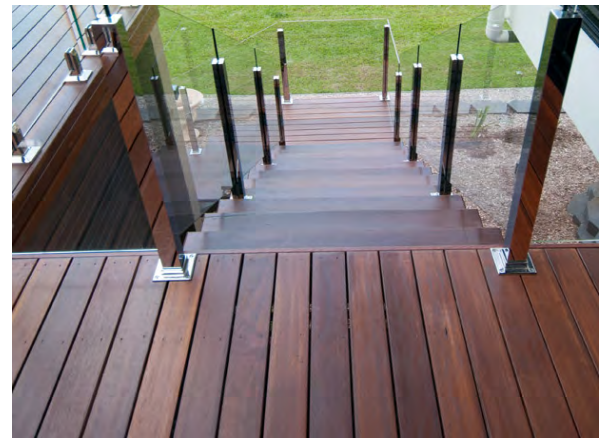

**Legendary Performance**<sup>™</sup>

**KAYU**<sup>®</sup>-Ipe<sup>™</sup> (pronounced as EE-pay) is an exotic Brazilian Hardwood, also known as Brazilian Walnut. The beauty of the wood consists of dark brown tones and is recognized for its rich dark walnut color when oiled and commonly darker contrasting stripes.

**100% Natural and 100% Organic**

**KAYU**<sup>®</sup>-Ipe<sup>™</sup> is a high-end, long-lasting choice for decking and is widely recognized as one of the hardest and most durable timber species in the world. Its dense cell structure serves as a natural deterrent to decay, insects and mold. Reliable for longevity, durability and low-maintenance.

**KAYU**<sup>®</sup>-Ipe<sup>™</sup> Hardwood Decking

- ✔ Carefully selected Ipe exotic hardwood species; as versatile as it is uniquely beautiful with a rich dark walnut color. Commonly darker contrasting stripes.
- ✔ 100% Lacey Act and SVLK compliant.
- ✔ 25 Year Limited Warranty.
- ✔ 100% clear grade; always inspected by KAYU exclusive graders.
- ✔ 100% natural and 100% organic, with no preservatives or additives.
- ✔ Kiln dried for a consistent application.
- ✔ Average density of 69 Lbs/Ft<sup>3</sup> / 1,100 kg/M<sup>3</sup>. Janka Hardness 3,510.
- ✔ Twice as dense and 5 times as hard as pressure treated wood.
- ✔ Does not absorb heat because of its high density.
- ✔ Reliable for strength, longevity and durability.
- ✔ Low and easy maintenance; allow to weather to silver patina color or clean, wash & oil to bring back the decks natural beauty and warmth.
- ✔ Naturally resistant to decay, insects and mold, even in extreme environments.
- ✔ Class A Flame Spread Rating (same as concrete and steel). Excellent choice for homes and buildings in High Fire Severity Zones.