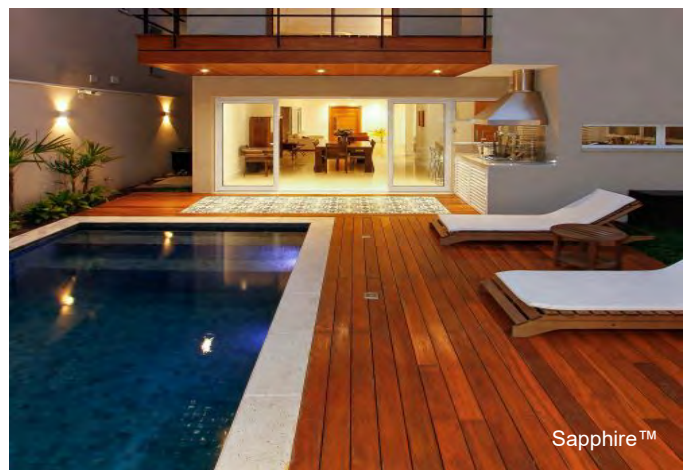

Disclaimer:

KAYU® hardwood products are carefully selected species and manufactured to ensure the finest quality. However, all natural wood is subject to some minor expansion and contraction as the moisture in the environment surrounding the wood changes through the seasons. Careful attention to our installation instructions will be important for long term performance and enjoyment.